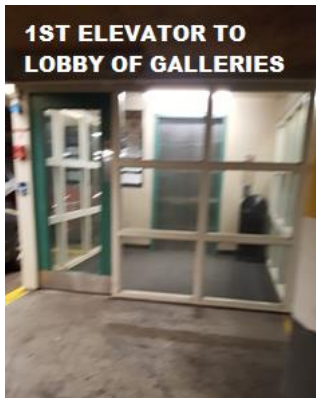

IMAGE 1

IMAGE 2

IMAGE 3

From your parking spot, walk directly across to the opposite end of the garage, bypass the two elevator entrances on your left and continue past the large sign that reads “ELEVATOR TO MACKENZIE HUGHES” on your right, to the door with a sign that reads **“ELEVATOR TO MACKENZIE HUGHES. THE LOBBY IS PROTECTED 24 HOURS A DAY BY SECURITY SURVEILLANCE CAMERA”**.

Enter through the door with a sign that reads “ELEVATOR TO MACKENZIE HUGHES. THE LOBBY IS PROTECTED 24 HOURS A DAY BY SECURITY SURVEILLANCE CAMERA”. You will be in a small room. To your left there is list of tenants in the Mackenzie Hughes Tower and an elevator. Take this elevator to the 4th floor. When you step out of the elevator you will be in the lobby of the Mackenzie Hughes office.

PARKING INSTRUCTIONS

Mackenzie Hughes Parking Garage, 441 South Salina Street, Syracuse, NY 13202

Page 2 of 2

If you take the first elevator in the parking garage, you will arrive in the lobby of the Galleries. Walk down the hallway to your left. Just before you reach the doors to exit the building there will be set of doors on your right that leads into the lobby of the Mackenzie Hughes Tower. Enter through these doors. You do not need to sign in at the security guard desk. If the security asks if you need assistance, please let him know that you are going to Mackenzie Hughes on the 4th floor. There will be three elevators. You may take any one of the elevators to the 4th floor. When you step out of the elevator you will be in the lobby of the Mackenzie Hughes office.