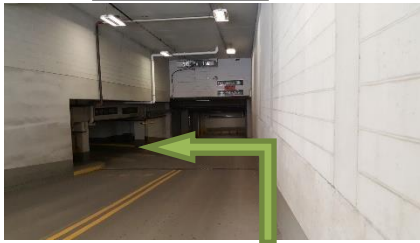

IMAGE 1

IMAGE 2

IMAGE 3

From your parking spot, walk directly across to the opposite end of the garage, bypass the two elevator entrances on your left and continue past the large sign that reads “ELEVATOR TO MACKENZIE HUGHES” on your right, to the door with a sign that reads **“ELEVATOR TO MACKENZIE HUGHES. THE LOBBY IS PROTECTED 24 HOURS A DAY BY SECURITY SURVEILLANCE CAMERA”**.

Enter through the door with a sign that reads “ELEVATOR TO MACKENZIE HUGHES. THE LOBBY IS PROTECTED 24 HOURS A DAY BY SECURITY SURVEILLANCE CAMERA”. You will be in a small room. To your left there is list of tenants in the Mackenzie Hughes Tower and an elevator. Take this elevator to the 4th floor. When you step out of the elevator you will be in the lobby of the Mackenzie Hughes office.